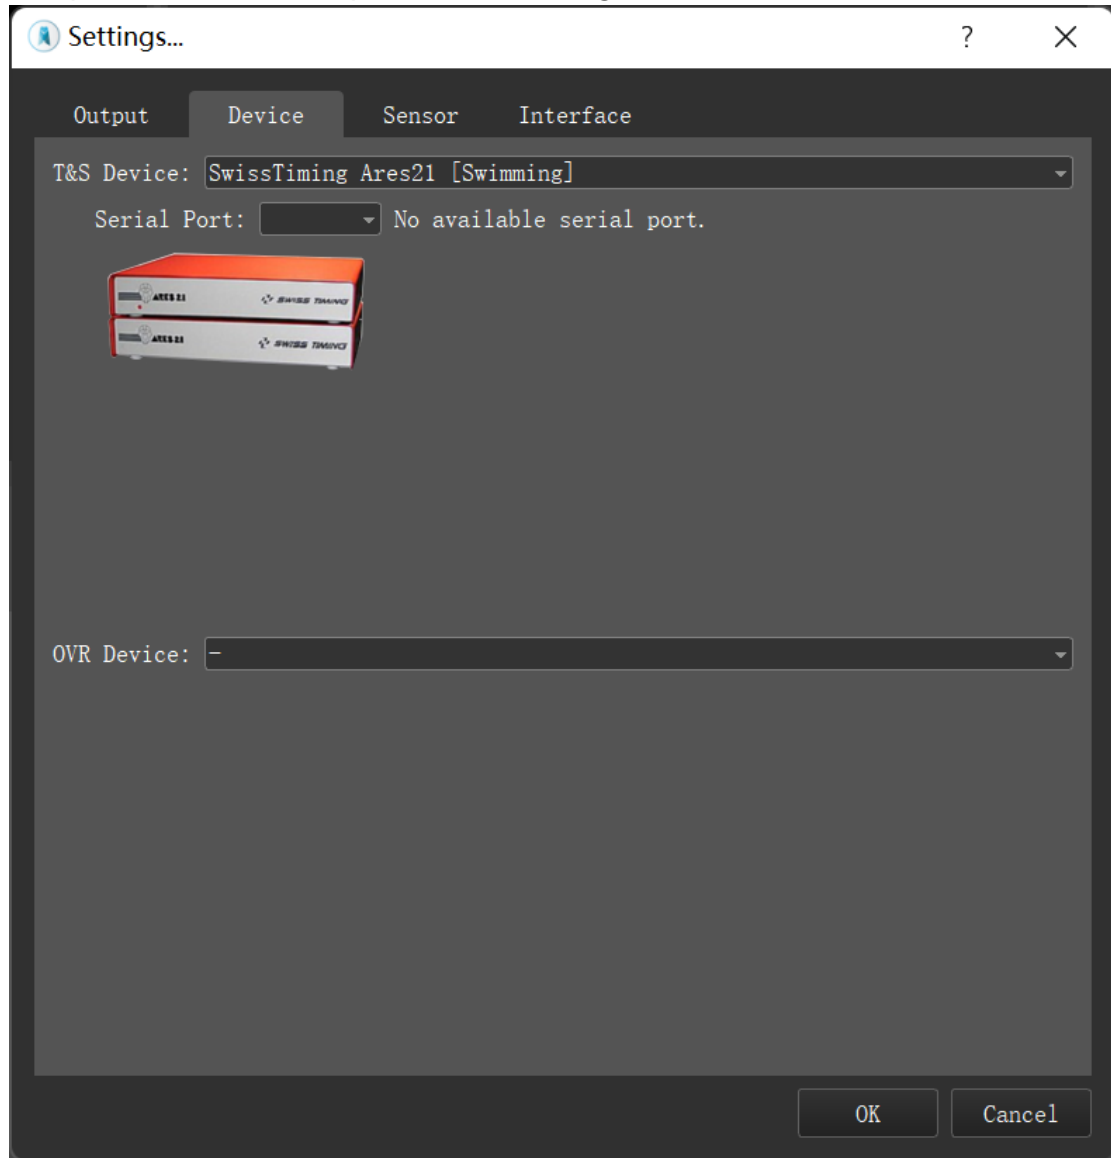

CICADA & SWISSTIMING ARES21

Connection Manual

1. Connecting the software.

Setup the available serial port of SwissTiming Ares21

2. The following variables was supported

Name	Description
<i>Match:Time</i>	Elapsed time
<i>Match:Event</i>	Name of the event
<i>Player[N]:Lane</i>	Lane of Player[N]
<i>Player[N]:Name</i>	Player name of Player[N]
<i>Player[N]:Team</i>	Team name of Player[N]
<i>Player[N]:Time</i>	Time of Player[N]
<i>Player[N]:Rank</i>	Rank of Player[N]
<i>Result:Player[N]:Lane</i>	Lane of Player[N] for result
<i>Result:Player[N]:Name</i>	Player name of Player[N] for result
<i>Result:Player[N]:Team</i>	Team name of Player[N] for result
<i>Result:Player[N]:Time</i>	Time of Player[N] for result
<i>Result:Player[N]:Rank</i>	Rank of Player[N] for result